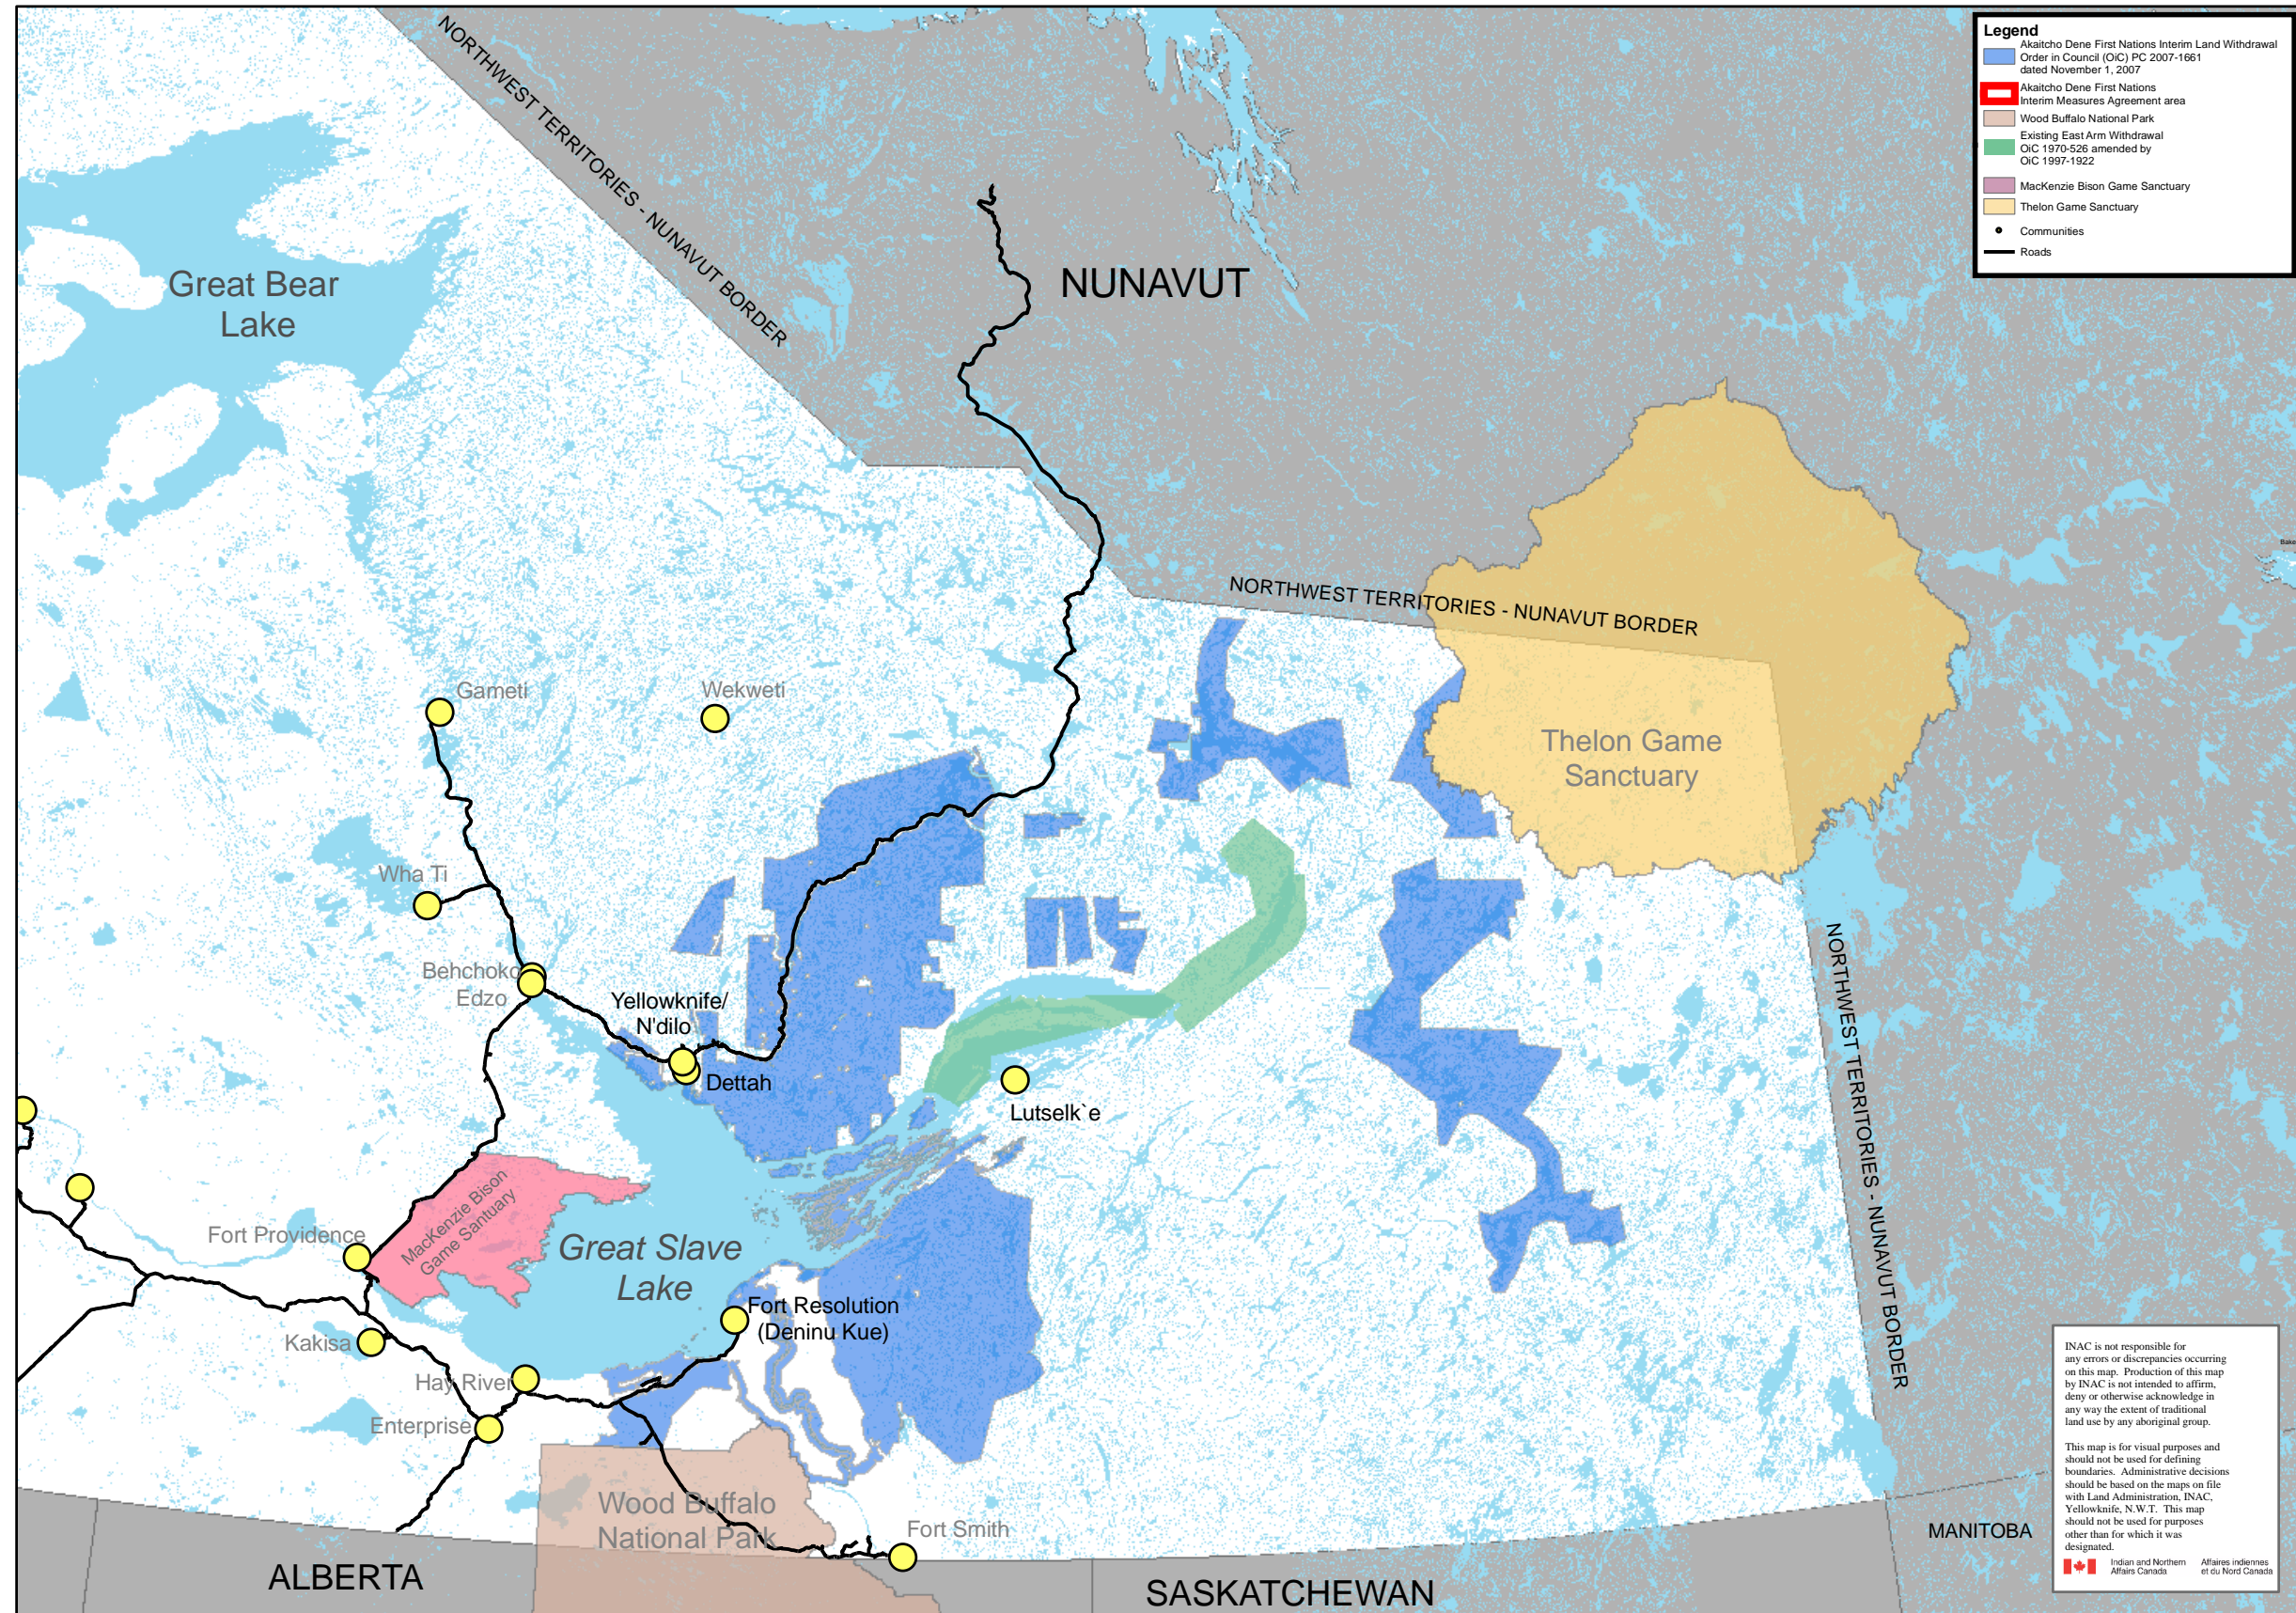

Interim Land Withdrawal - Akaitcho Dene First Nations